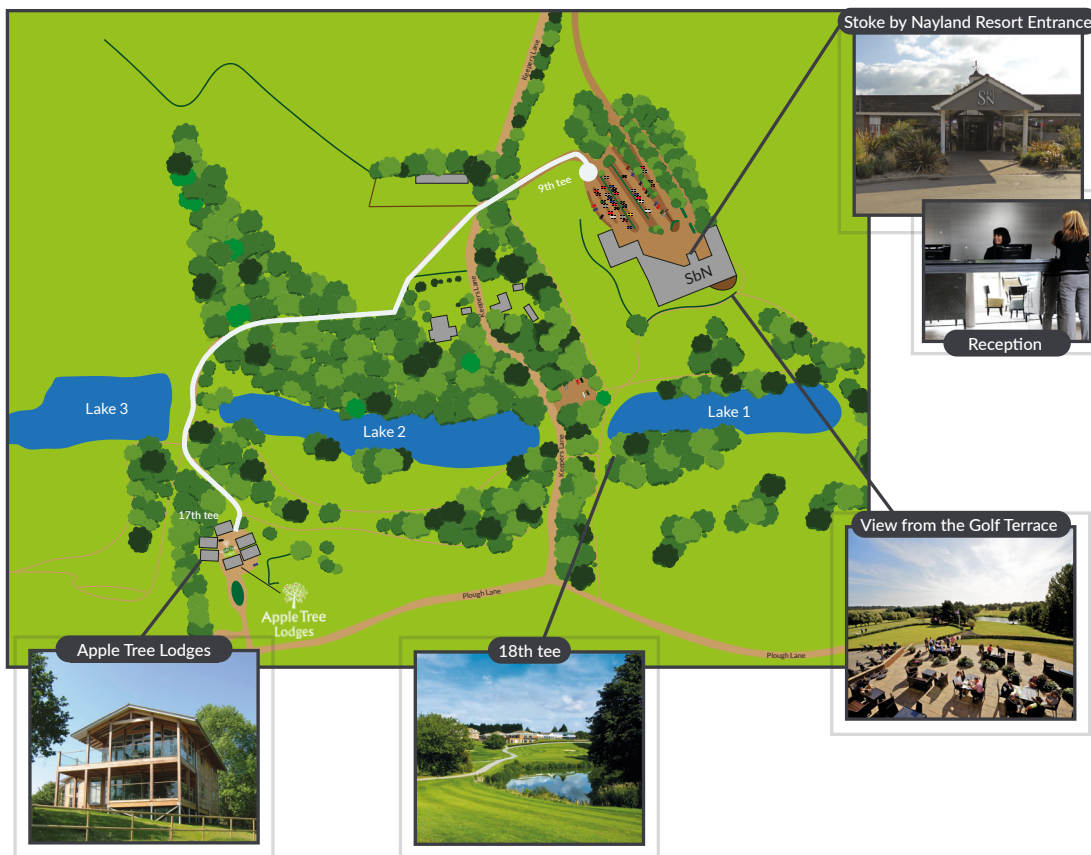

Apple Tree Lodges

Directions

After checking into the resort, drive towards the back left hand side of the car park (Indicated by a white marker on the map).

Follow the track beside the 9th tee until you reach Keepers Lane. Take care to stop here and look left and right as this is a public lane. Drive straight across Keepers Lane to the entrance gate which leads you to the lodges. (If you were to turn right on Keepers Lane here it would lead you up to the entrance of the hotel from the B1068)

Go through the gate and continue along the driveway through woodland, past the lake on your left and then up a steep hill until you reach the entrance to Apple Tree Lodges. Enjoy your stay!

Welcome to

Apple Tree Lodges

Laxton - First Floor
Fortune - Ground Floor
Unit 6

Scarlet - First Floor
Pimpernel - Ground Floor
Unit 9

Crispin - First Floor
Cox - Ground Floor
Unit 10

Overflow
Car Park

Honey Tye

Tower

Picnic and
BBQ Area

17th Tee
Gainsborough Course

Buggy Path
(For Golfers Only)

Lake 2